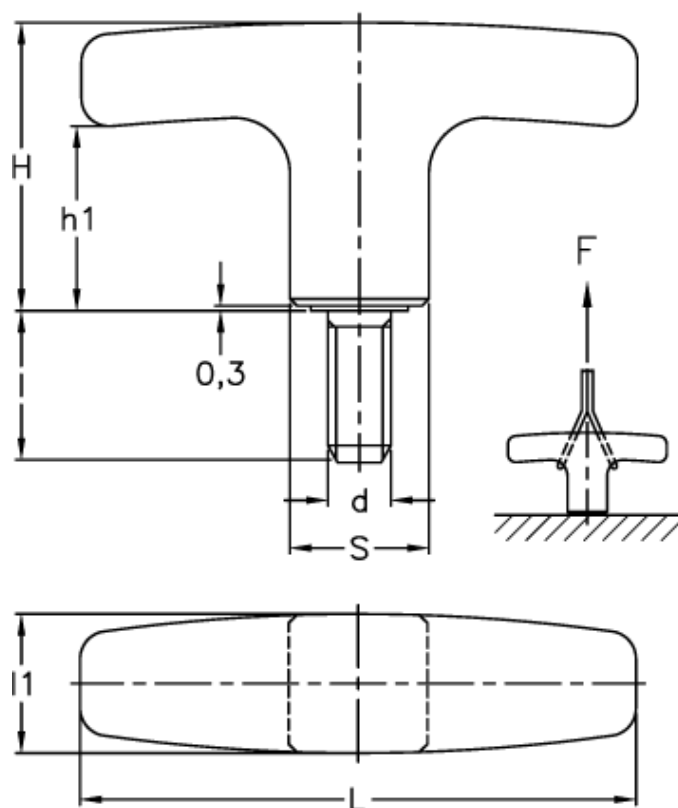

Article number: 2304032449

Description: E+G Handle  
L.652/67 p-M8x25

## Measures

d 6g = M8

F (N) = 4500

h = 25

H = 37

h1 = 25.0

L = 67

l1 = 16

S = 16x16